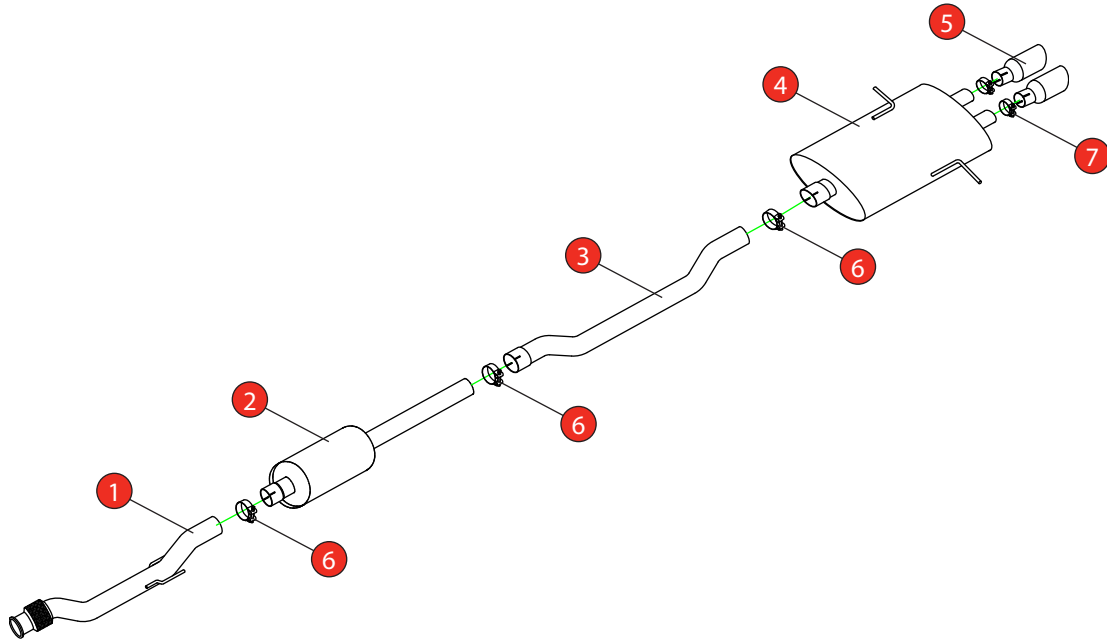

<b>Car</b>	Mini Cooper S R56 / R57 / R58 / R59	<b>Part No.</b>	SMN011M
<b>Year</b>	2007-2014	<b>Fit Kits</b>	165FK
<b>Notes</b>	Where not supplied use original fittings	<b>Features</b>	Pipe Diameter:- 70mm

Estimated Fitting Time: 1 Hour

NO.	PART NO.	DESCRIPTION	QTY
1	672BM	Front Flex Pipe	1
2	673BM	Resonated Centre Section	1
3	675BM	Link Pipe	1
4	676BM	Rear Silencer	1
5	Z023.10100	Polished Monaco Trim	2
<b>Fit Kit</b>			
6	Z016.10063	72mm H/D Clamp	3
7	Z016.10064	63-68mm H/D Clamp	2